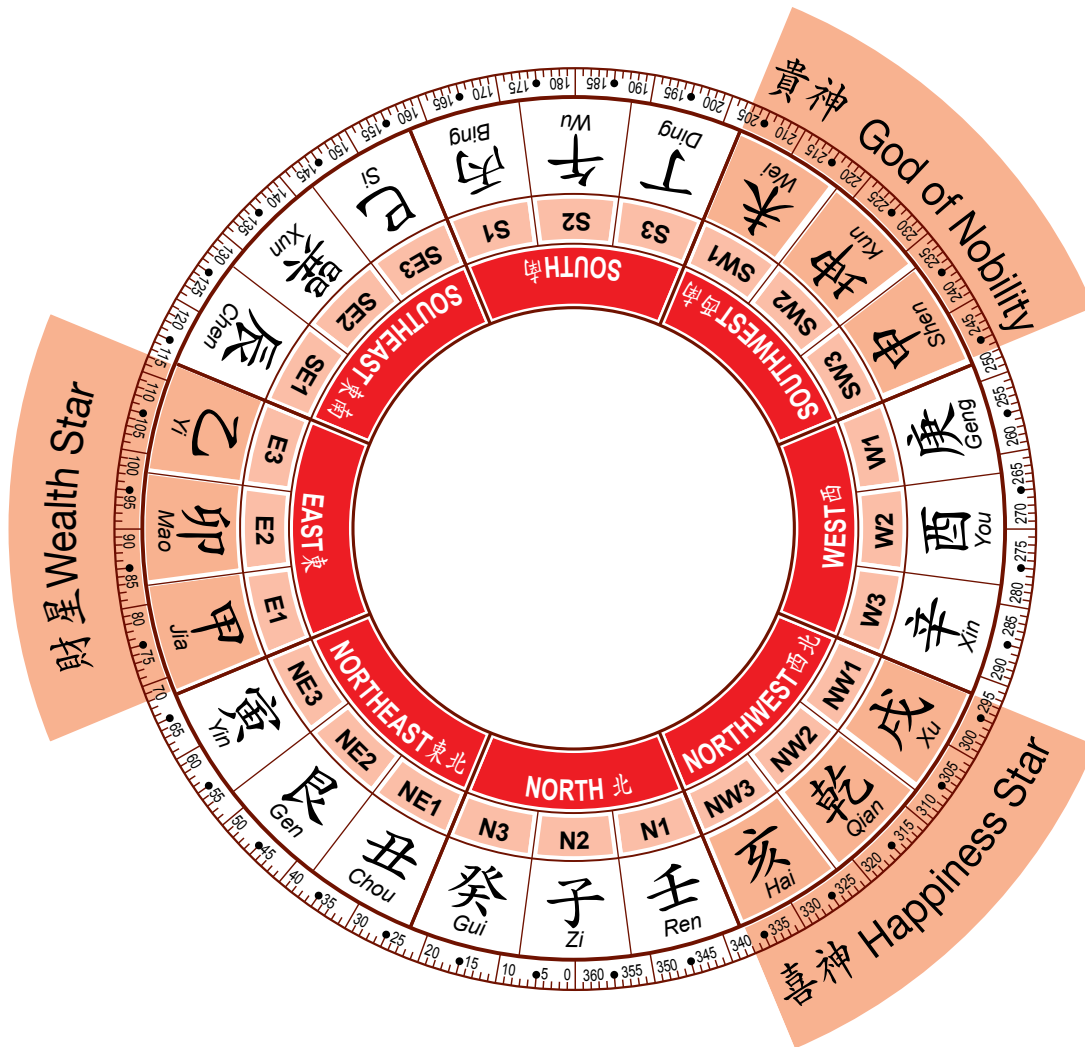

接財星 Receiving the Star of Wealth

接財星 Receiving the Star of Wealth

Auspicious Date 吉日	Auspicious Time 吉時	Good Direction 吉位向
年初一 8 Feb 2016	丑 Ox Hour (1:00 am - 3:00am) 天乙貴人 Heavenly Yi Noble	East 東